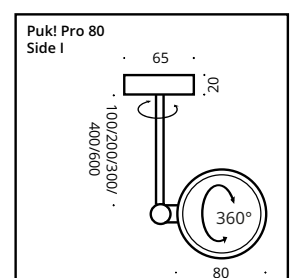

*Unverbindliche Preisempfehlung VK, ohne MwSt. Mit Erscheinen dieser Preisliste verlieren alle bisherigen Preislisten ihre Gültigkeit. Modelle geschützt
*Recommended retail price, exclusive of VAT. At the release of this price list, all other price lists are void. Models registered.