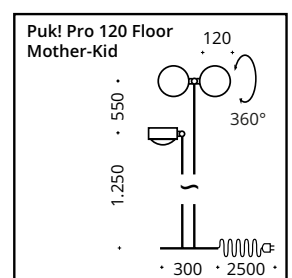

Preise ohne Zubehör: Bestell-Artikelnr. für Linse, Glas, Farbfilter auf der Einklapp-Seite!
Prices without accessories: Order item-no. for lens, glass, color filter are on fold-in page!

*Unverbindliche Preisempfehlung VK, ohne MwSt. Mit Erscheinen dieser Preisliste verlieren alle bisherigen Preislisten ihre Gültigkeit. Modelle geschützt
*Recommended retail price, exclusive of VAT. At the release of this price list, all other price lists are void. Models registered.