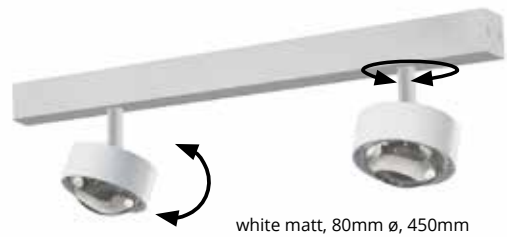

PUK! PRO CHOICE TURN 80 Ø & 120 Ø

Balken-Baldachin bestückt mit 2-4 LED-Deckenleuchten Puk! Pro Choice Turn. Die Köpfe leuchten nach oben und nach unten. Die LED-Platine ist austauschbar und Linsen und Gläser (Borosilikat) können kinderleicht mit einem Dreh gewechselt werden. PVD Oberflächen machen den Korpus extrem robust.

Bar chandelier fitted with 2-4 LED ceiling lights Puk! Pro Choice Turn. The heads illuminate upwards and downwards. The LED board is replaceable and the lenses and glass (borosilicate) can be easily changed with a twist. PVD surfaces make the body extremely robust.

Choice Turn Up & Down 80 Ø HV LED/HV LED 2.700K, 90CRI ▶ F

Art.Nr. item no.	Länge length in mm	Köpfe heads	Preis € price € *	Art.Nr. item no.	Länge length in mm	Köpfe heads	Preis € price € *	Art.Nr. item no.	Länge length in mm	Köpfe heads	Preis € price € *	Kopf 80mm Head 80mm	Balken Rail
4x8W, ~2.660lm				6x8W, ~3.990lm				8x8W, ~5.320lm					
80-6045211	450	2	629,-	80-6085211	850	3	837,-	80-60125211	1.250	4	1.129,-	chrome matt	chrome matt
80-6045212	450	2	629,-	80-6085212	850	3	837,-	80-60125212	1.250	4	1.129,-	chrome	chrome
80-6045213	450	2	629,-	80-6085213	850	3	837,-	80-60125213	1.250	4	1.129,-	nickel matt	nickel matt
80-60452102	450	2	679,-	80-60852102	850	3	927,-	80-601252102	1.250	4	1.189,-	white matt	chrome
80-60452122	450	2	679,-	80-60852122	850	3	927,-	80-601252122	1.250	4	1.189,-	black matt	chrome
80-6045212-WE	450	2	709,-	80-6085212-WE	850	3	1.027,-	80-60125212-WE	1.250	4	1.289,-	white matt	white matt
80-6045212-BE	450	2	709,-	80-6085212-BE	850	3	1.027,-	80-60125212-BE	1.250	4	1.289,-	black matt	black matt
80-60452123	450	2	679,-	80-60852123	850	3	927,-	80-601252123	1.250	4	1.189,-	anthracite matt	chrome
80-60452128	450	2	679,-	80-60852128	850	3	927,-	80-601252128	1.250	4	1.189,-	champagne matt	nickel matt
80-60452124	450	2	709,-	80-60852124	850	3	1.027,-	80-601252124	1.250	4	1.289,-	brushed brass	black matt
80-60452125	450	2	709,-	80-60852125	850	3	1.027,-	80-601252125	1.250	4	1.289,-	brushed copper	black matt
80-60452126	450	2	709,-	80-60852126	850	3	1.027,-	80-601252126	1.250	4	1.289,-	black wood	black matt

Choice Turn Up & Down 120 Ø HV LED/HV LED 2.700K, 90CRI ▶ F