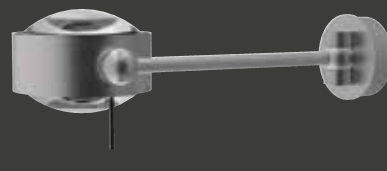

PUK! PRO ENSO 13