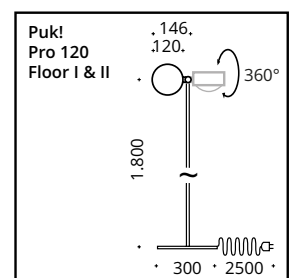

Floor I & II 120 Ø NIEDERVOLT LED/LV 2.700K, 98CRI ▶

Floor I Art.Nr./item no. 2x10W, ~2.200lm	Köpfe heads	Preis € price € *	Floor II Art.Nr./item no. 4x10W, ~4.400lm	Köpfe heads	Preis € price € *	Arm H arm h in mm	Kopf/Fuß 300mm head/base 300mm	Stange Rod
120-440311	1	1.037,-	120-441311	2	1.199,-	1.800	chrome matt	chrome matt
120-440312	1	1.037,-	120-441312	2	1.199,-	1.800	chrome	chrome
120-440313	1	1.037,-	120-441313	2	1.199,-	1.800	nickel matt	nickel matt
120-4403122	1	1.099,-	120-4413122	2	1.348,-	1.800	white matt	chrome
120-4403102	1	1.099,-	120-4413102	2	1.348,-	1.800	black matt	chrome
120-440312-WE	1	1.148,-	120-441312-WE	2	1.449,-	1.800	white matt	white matt
120-440312-BE	1	1.148,-	120-441312-BE	2	1.449,-	1.800	black matt	black matt
120-4403123	1	1.099,-	120-4413123	2	1.348,-	1.800	anthracite matt	chrome
120-4403128	1	1.099,-	120-4413128	2	1.348,-	1.800	champagne matt	nickel matt
120-4403124	1	1.148,-	120-4413124	2	1.449,-	1.800	brushed brass/black matt	black matt
120-4403125	1	1.148,-	120-4413125	2	1.449,-	1.800	brushed copper/black matt	black matt
120-4403126	1	1.148,-	120-4413126	2	1.449,-	1.800	black wood/black matt	black matt