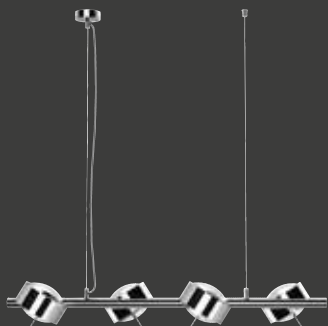

PUK! PRO QUARTETT & SIXTETT 69