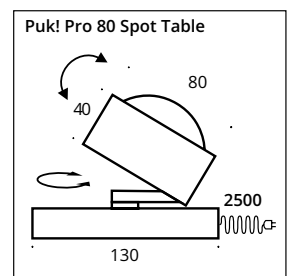

Preise ohne Zubehör: Bestell-Artikelnr. für Linse, Glas, Farbfilter auf der Einklapp-Seite!
Prices without accessories: Order item-no. for lens, glass, color filter are on fold-in page!

*Unverbindliche Preisempfehlung VK, ohne MwSt. Mit Erscheinen dieser Preisliste verlieren alle bisherigen Preislisten ihre Gültigkeit. Modelle geschützt
*Recommended retail price, exclusive of VAT. At the release of this price list, all other price lists are void. Models registered.