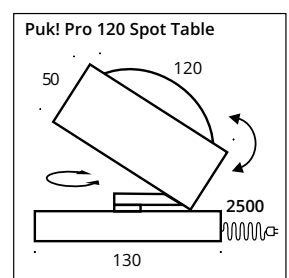

Preise ohne Zubehör: Bestell-Artikelnr. für Linse, Glas, Farbfilter auf der Einklapp-Seite!
Prices without accessories: Order item-no. for lens, glass, color filter are on fold-in page!

*Unverbindliche Preisempfehlung VK, ohne MwSt. Mit Erscheinen dieser Preisliste verlieren alle bisherigen Preislisten ihre Gültigkeit. Modelle geschützt
*Recommended retail price, exclusive of VAT. At the release of this price list, all other price lists are void. Models registered.