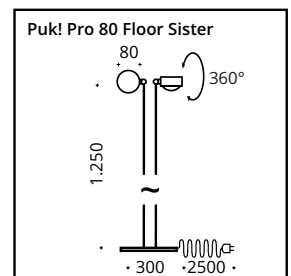

hinter Art.-Nr./ behind item no.	
Dimm to warm (2.000-3.000k)	-DW
3.000k	-K1
4.000k	-K2