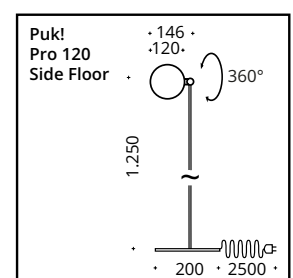

Preise ohne Zubehör: Bestell-Artikelnr. für Linse, Glas, Farbfilter auf der Einklapp-Seite!
Prices without accessories: Order item-no. for lens, glass, color filter are on fold-in page!

*Unverbindliche Preisempfehlung VK, ohne MwSt. Mit Erscheinen dieser Preisliste verlieren alle bisherigen Preislisten ihre Gültigkeit. Modelle geschützt
*Recommended retail price, exclusive of VAT. At the release of this price list, all other price lists are void. Models registered.