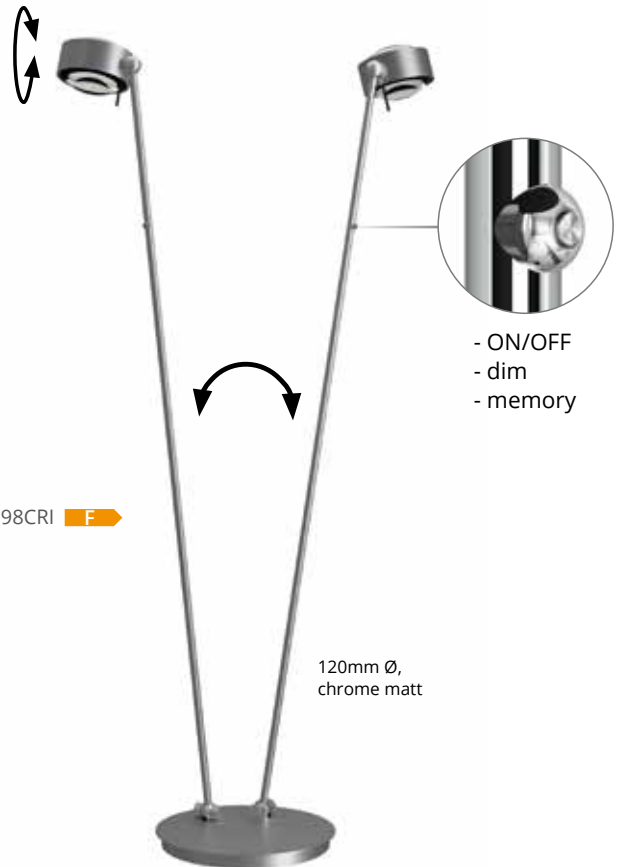

This LED floor lamp has two swivelling arms that can be switched and dimmed separately. Also a heavy foot and a pivoting heads with upward and downward light beam. The LED board is replaceable and the lenses and glass (borosilicate) can be easily changed with a twist. PVD surfaces make the body extremely robust.