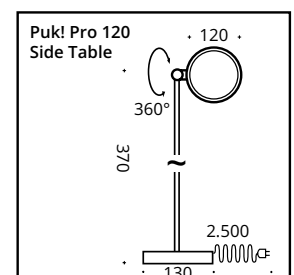

Preise ohne Zubehör: Bestell-Artikelnr. für Linse, Glas, Farbfilter auf der Einklapp-Seite!
Prices without accessories: Order item-no. for lens, glass, color filter are on fold-in page!

*Unverbindliche Preisempfehlung VK, ohne MwSt. Mit Erscheinen dieser Preisliste verlieren alle bisherigen Preislisten ihre Gültigkeit. Modelle geschützt
*Recommended retail price, exclusive of VAT. At the release of this price list, all other price lists are void. Models registered.