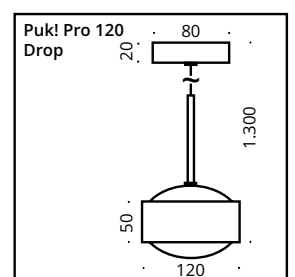

Für eine klare, obere Linse (fest) -C hinter die Art.-Nr. hängen.
For a clear upper lens (fixed) attach -C behind the item-no.

+29,-
+29,-

- ① Für eine Fit In (Einbau) Variante hängen Sie bitte -ED hinter die Art.-Nummer. Preise wie Tabelle.
- ② For Fit In version, please add -ED behind the article number. Prices as shown in the price chart.

Preise ohne Zubehör: Bestell-Artikelnr. für Linse, Glas, Farbfilter auf der Einklapp-Seite!
Prices without accessories: Order item-no. for lens, glass, color filter are on fold-in page!

*Unverbindliche Preisempfehlung VK, ohne MwSt. Mit Erscheinen dieser Preisliste verlieren alle bisherigen Preislisten ihre Gültigkeit. Modelle geschützt
*Recommended retail price, exclusive of VAT. At the release of this price list, all other price lists are void. Models registered.