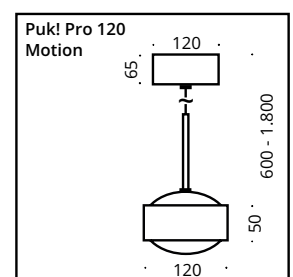

Preise ohne Zubehör: Bestell-Artikelnr. für Linse, Glas, Farbfilter auf der Einklapp-Seite!
Prices without accessories: Order item-no. for lens, glass, color filter are on fold-in page!

*Unverbindliche Preisempfehlung VK, ohne MwSt. Mit Erscheinen dieser Preisliste verlieren alle bisherigen Preislisten ihre Gültigkeit. Modelle geschützt
*Recommended retail price, exclusive of VAT. At the release of this price list, all other price lists are void. Models registered.