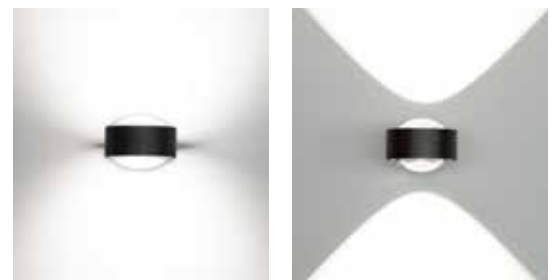

Optiken 120 ø

Art. Nr. item no.	Einsatz insert	Beschreibung description	Preis €* price €*	
2-3136	Linse, lens (Borosilikat)	klar, clear	67,-	
2-3136-s	Linse, lens (Borosilikat)	matt, matt	79,-	
2-3137	Glas, glass (Borosilikat)	beidseitig mattiert, passt nicht unter Linse frosted on both sides, doesn't fit under lens	26,-	
2-3145	Soft Filter, soft filter (Borosilikat)	für softe Lichtverteilung unter der Linse for a soft light distribution under the lens	17,-	
2-3138	Farbfilter nur unter Glas oder Linse (Borosilikat)	rot, red	29,-	
2-3139	Glas oder Linse (Borosilikat)	magenta, magenta	29,-	
2-3140	color filter	gelb, yellow	29,-	
2-3143	only under glass or lens (borosilikat)	blau, blue	29,-	
2-3144	or lens (borosilikat)	grün, green	29,-	
2-3150	Wechselmodule Exchange modules	2.700K HV 10W 220V, CRI90	45,-	
2-3150-3		3.000K HV 10W 220V, CRI90	45,-	
2-3150-4		4.000K HV 10W 220V, CRI90	45,-	
2-3152		Dimm to warm LED, 12W, CRI90, 1.800-2.700K, 360-1.085lm	45,-	
2-3151		Wechselmodule für Nieder- volt, Trafo erforderlich Exchange modules for low voltage, transformer required	2.700K LV } RA CRI 98,	39,-
2-3151-3	3.000K LV } LM 90 50.000hrs		39,-	
2-3151-4	4.000K LV } 2-step		39,-	
2-3153	Dim to warm 2.000 - 3.000k, CRI90		39,-	
				39,-

2 x Linse matt 2 x lens matt   2 x Linse klar 2 x lens clear