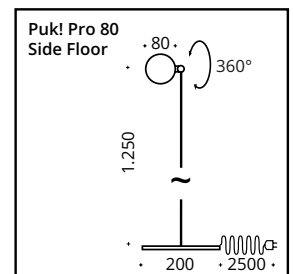

Preise ohne Zubehör: Bestell-Artikelnr. für Linse, Glas, Farbfilter auf der Einklapp-Seite!
Prices without accessories: Order item-no. for lens, glass, color filter are on fold-in page!

*Unverbindliche Preisempfehlung VK, ohne MwSt. Mit Erscheinen dieser Preisliste verlieren alle bisherigen Preislisten ihre Gültigkeit. Modelle geschützt
*Recommended retail price, exclusive of VAT. At the release of this price list, all other price lists are void. Models registered.