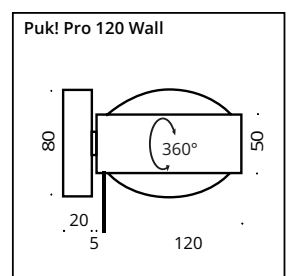

❶ Für eine Fit In (Einbau) Variante hängen Sie bitte -ED hinter die Art.-Nummer. Preise wie Tabelle.

❷ For Fit In version, please add -ED behind the article number. Prices as shown in the price chart.

Preise ohne Zubehör: Bestell-Artikelnr. für Linse, Glas, Farbfilter auf der Einklapp-Seite!
Prices without accessories: Order item-no. for lens, glass, color filter are on fold-in page!

*Unverbindliche Preisempfehlung VK, ohne MwSt. Mit Erscheinen dieser Preisliste verlieren alle bisherigen Preislisten ihre Gültigkeit. Modelle geschützt
*Recommended retail price, exclusive of VAT. At the release of this price list, all other price lists are void. Models registered.