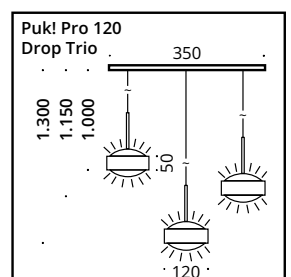

Für eine klare, obere Linse (fest) -C hinter die Art.-Nr. hängen.
For a clear upper lens (fixed) attach -C behind the item-no.

+3 x 29,-
+3 x 29,-

Preise ohne Zubehör: Bestell-Artikelnr. für Linse, Glas, Farbfilter auf der Einklapp-Seite!
Prices without accessories: Order item-no. for lens, glass, color filter are on fold-in page!

*Unverbindliche Preisempfehlung VK, ohne MwSt. Mit Erscheinen dieser Preisliste verlieren alle bisherigen Preislisten ihre Gültigkeit. Modelle geschützt
*Recommended retail price, exclusive of VAT. At the release of this price list, all other price lists are void. Models registered.