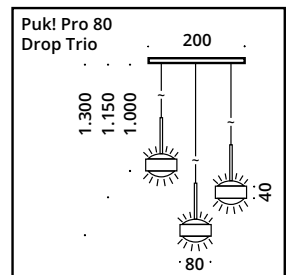

Für eine klare, obere Linse (fest) -C hinter die Art.-Nr. hängen.
For a clear upper lens (fixed) attach -C behind the item-no.

+3 x 29,-
+3 x 29,-

Preise ohne Zubehör: Bestell-Artikelnr. für Linse, Glas, Farbfilter auf der Einklapp-Seite!
Prices without accessories: Order item-no. for lens, glass, color filter are on fold-in page!

*Unverbindliche Preisempfehlung VK, ohne MwSt. Mit Erscheinen dieser Preisliste verlieren alle bisherigen Preislisten ihre Gültigkeit. Modelle geschützt
*Recommended retail price, exclusive of VAT. At the release of this price list, all other price lists are void. Models registered.