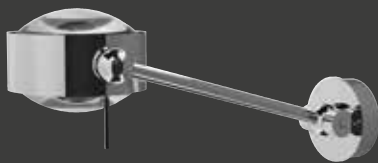

PUK! PRO WING I 15