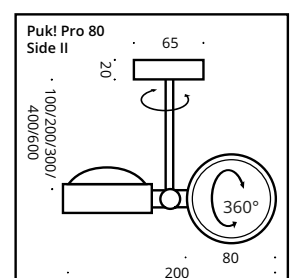

*Unverbindliche Preisempfehlung VK, ohne MwSt. Mit Erscheinen dieser Preisliste verlieren alle bisherigen Preislisten ihre Gültigkeit. Modelle geschützt
*Recommended retail price, exclusive of VAT. At the release of this price list, all other price lists are void. Models registered.