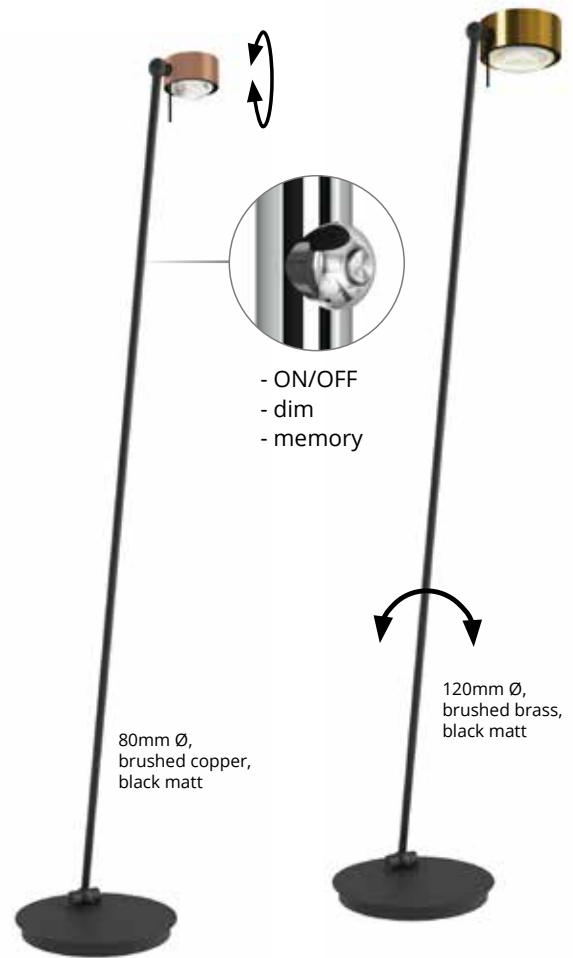

PUK! PRO FLOOR 80 Ø & 120 Ø

Die PUK! PRO Floor kombiniert futuristisches Design mit innovativer LED-Technik und ist ein echter Klassiker. Hergestellt aus hochwertigem Aluminium und verchromtem, gepulvertem oder galvanisiertem Stahl. Der flexible Leuchtenkopf und der verstellbare Körper ermöglichen eine präzise Lichtausrichtung. Mit integriertem Tastdimmer. Konfigurierbare Lichtfarbe und optional steuerbar mit dem Casambi-System.

The PUK! PRO Floor combines futuristic design with innovative LED technology and is a real classic. Made of high-quality aluminium and chrome-plated, powder-coated or galvanized steel. The flexible luminaire head and adjustable body enable precise light direction. With integrated touch dimmer, configurable light color and optionally controllable with the Casambi system.

Floor 80 Ø NIEDERVOLT LED/LV 2x8W, ~1.800lm, 2.700K, 98CRI F

Art.Nr. item no.	Arm H arm h in mm	Kopf 80mm/Fuß 250mm head 80mm/ base 250mm	Stange Rod	Preis € price € *
80-410311	1.250	chrome matt	chrome matt	749,-
80-410312	1.250	chrome	chrome	749,-
80-410313	1.250	nickel matt	nickel matt	749,-
80-4103122	1.250	white matt	chrome	779,-
80-4103102	1.250	black matt	chrome	779,-
80-410312-WE	1.250	white matt	white matt	799,-
80-410312-BE	1.250	black matt	black matt	799,-
80-4103123	1.250	anthracite matt	chrome	779,-
80-4103128	1.250	champagne matt	nickel matt	779,-
80-4103124	1.250	brushed brass/black matt	black matt	819,-
80-4103125	1.250	brushed copper/black matt	black matt	819,-
80-4103126	1.250	black wood/black matt	black matt	819,-

Floor 120 Ø NIEDERVOLT LED/LV 2x10W, ~2.200lm, 2.700K, 98CRI F

Art.Nr. item no.	Arm H arm h in mm	Kopf 120mm/Fuß 300mm head 120mm/ base 300mm	Stange Rod	Preis € price € *
120-410311	1.250	chrome matt	chrome matt	849,-
120-410312	1.250	chrome	chrome	849,-
120-410313	1.250	nickel matt	nickel matt	849,-
120-4103122	1.250	white matt	chrome	889,-
120-4103102	1.250	black matt	chrome	889,-
120-410312-WE	1.250	white matt	white matt	919,-
120-410312-BE	1.250	black matt	black matt	919,-
120-4103123	1.250	anthracite matt	chrome	889,-
120-4103128	1.250	champagne matt	nickel matt	889,-
120-4103124	1.250	brushed brass/black matt	black matt	939,-
120-4103125	1.250	brushed copper/black matt	black matt	939,-
120-4103126	1.250	black wood/black matt	black matt	939,-

hinter Art.-Nr./ behind item no.	
Dimm to warm (2.000-3.000k)	-DW
3.000k	-K1
4.000k	-K2