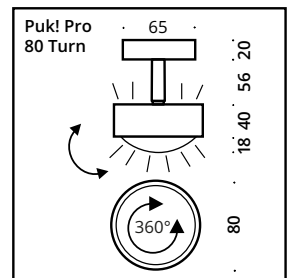

PUK! PRO TURN UP & DOWN - DOWN 80 Ø & 120 Ø

Mit Ihrem dreh- und kippbaren Kopf bringt diese LED-Deckenleuchte das Licht dahin, wo es gebraucht wird. Die LED-Platine ist austauschbar und die untere Linse bzw. Glas (Borosilikat) können kinderleicht mit einem Dreh gewechselt werden. PVD Oberflächen machen den Korpus extrem robust.

With its rotating and tilting head, this LED ceiling light guides the light to where it is needed. The LED board is replaceable and the bottom lens and glass (borosilicate) can be easily changed with a twist. PVD surfaces make the body extremely robust.

- ❶ Fit In Abdeckung (Ø 80mm) für Standard 68mm Einbaudose, T 66mm. (Lochabstand 60mm)
- ❶ Fit In Cover (Ø 80mm) for standard 68mm pattress/flush mounted box, d 66mm. (hole spacing 60mm)

Turn Up & Down 80 Ø & 120 Ø HOCHVOLT LED/HV 2.700K, 90CRI ▶