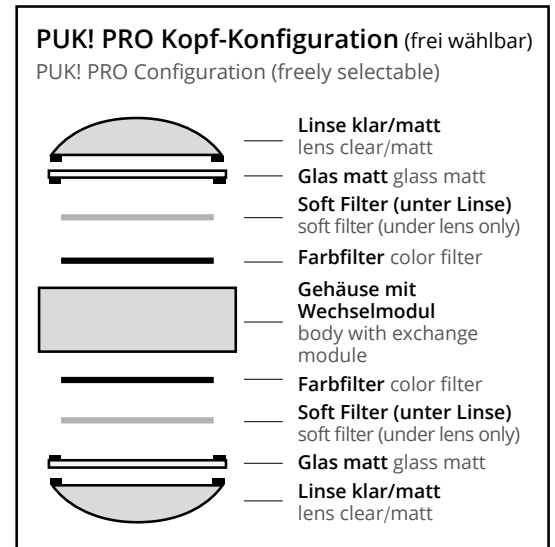

PUK! Pro Optiken

Optiken 80 ø

Art. Nr. item no.	Einsatz insert	Beschreibung description	Preis €* price €*	
2-2126	Linse, lens (Borosilikat)	klar, clear	40,-	
2-2126-s	Linse, lens (Borosilikat)	matt, matt	45,-	
2-2127	Glas, glass (Borosilikat)	beidseitig mattiert, passt nicht unter Linse frosted on both sides, doesn't fit under lens	20,-	
2-2145	Soft Filter, soft filter (Borosilikat)	für softe Lichtverteilung unter der Linse for a soft light distribution under the lens	11,-	
2-2128	Farbfilter nur unter Glas oder Linse (Borosilikat)	rot, red	25,-	
2-2129	Glas oder Linse (Borosilikat)	magenta, magenta	25,-	
2-2130	color filter	gelb, yellow	25,-	
2-2133	only under glass or lens (borosilikat)	blau, blue	25,-	
2-2134	or lens (borosilikat)	grün, green	25,-	
2-2150	Wechselmodule Exchange modules	2.700K HV 8W 220V, CRI90	35,-	
2-2150-3		3.000K HV 8W 220V, CRI90	35,-	
2-2150-4		4.000K HV 8W 220V, CRI90	35,-	
2-2152		Dimm to warm LED, 12W, CRI90, 1.800-2.700K, 360-1.085lm	35,-	
2-2151		Wechselmodule für Nieder- volt, Trafo erforderlich Exchange modules for low voltage, transformer required	2.700K LV } RA CRI 98,	39,-
2-2151-3	3.000K LV } LM 90 50.000hrs		39,-	
2-2151-4	4.000K LV } 2-step		39,-	
2-2153	Dim to warm 2.000 - 3.000k, CRI90		39,-	
				39,-

Linsen, Gläser und Farbfilter frei kombinierbar.
Lenses, glasses and color filter freely selectable.