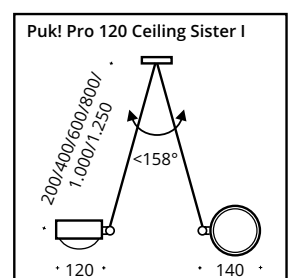

PUK! PRO CEILING SISTER I 120 Ø

Doppelarmige LED-Deckenleuchte mit einem drehbaren Kopf an jedem der schwenkbaren Arme. Sie ist in verschiedenen Armlängen erhältlich. Die LED-Platine ist austauschbar und Linsen und Gläser (Borosilikat) können kinderleicht mit einem Dreh gewechselt werden. PVD Oberflächen machen den Korpus extrem robust.

Dual-arm LED ceiling light with one swivelling head on each of the two swivelling arms. It is available in different arm lengths. The LED board is replaceable and the lenses and glass (borosilicate) can be easily changed with a twist. PVD surfaces make the body extremely robust.

CEILING SISTER I 120 Ø HOCHVOLT LED/HV 4x10W, ~3.200lm, 2.700K, 90CRI ▶ F