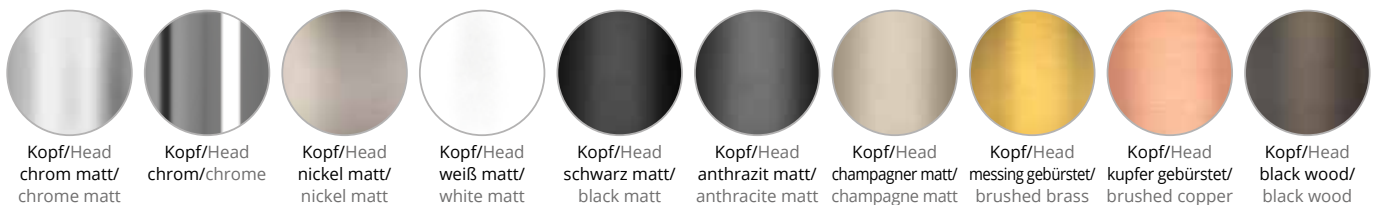

- Kopf/Head chrom matt/ chrome matt
- Kopf/Head chrom/chrome
- Kopf/Head nickel matt/ nickel matt
- Kopf/Head weiß matt/ white matt
- Kopf/Head schwarz matt/ black matt
- Kopf/Head anthrazit matt/ anthracite matt
- Kopf/Head champagner matt/ champagne matt
- Kopf/Head messing gebürstet/ brushed brass
- Kopf/Head kupfer gebürstet/ brushed copper
- Kopf/Head black wood/ black wood

Move 80 Ø & 120 Ø HOCHVOLT LED/HV 2.700K, 90CRI F

Art.Nr. 80 Ø item no. 80 Ø 1x8W, ~665lm	Ø Kopf x H Ø head x h in mm	Preis € price € *	Art.Nr. 120 Ø item no. 120 Ø 1x10W, ~800lm	Ø Kopf x H Ø head x h in mm	Preis € price € *	Kopf/Deckenschild head/ceiling plate	Gelenk/ Abdeckplatte joint/ cover plate
80-300211	80 x 60	269,-	120-300211	120 x 70	359,-	chrome matt	chrome matt
80-300212	80 x 60	269,-	120-300212	120 x 70	359,-	chrome	chrome
80-300213	80 x 60	269,-	120-300213	120 x 70	359,-	nickel matt	nickel matt
80-3002122	80 x 60	299,-	120-3002122	120 x 70	419,-	white matt	white matt
80-3002102	80 x 60	299,-	120-3002102	120 x 70	419,-	black matt	black matt
80-300212-WE	80 x 60	319,-	120-300212-WE	120 x 70	439,-	white matt	white matt
80-300212-BE	80 x 60	319,-	120-300212-BE	120 x 70	439,-	black matt	black matt
80-3002123	80 x 60	299,-	120-3002123	120 x 70	419,-	anthracite matt	chrome
80-3002128	80 x 60	299,-	120-3002128	120 x 70	419,-	champagne matt	chrome
80-3002124	80 x 60	319,-	120-3002124	120 x 70	439,-	brushed brass/black matt	nickel matt
80-3002125	80 x 60	319,-	120-3002125	120 x 70	439,-	brushed copper/black matt	black matt
80-3002126	80 x 60	319,-	120-3002126	120 x 70	439,-	black wood/black matt	black matt