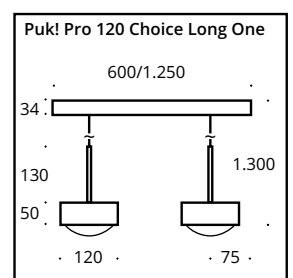

*Unverbindliche Preisempfehlung VK, ohne MwSt. Mit Erscheinen dieser Preisliste verlieren alle bisherigen Preislisten ihre Gültigkeit. Modelle geschützt
*Recommended retail price, exclusive of VAT. At the release of this price list, all other price lists are void. Models registered.