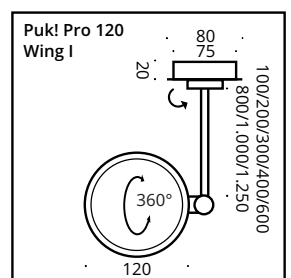

*Unverbindliche Preisempfehlung VK, ohne MwSt. Mit Erscheinen dieser Preisliste verlieren alle bisherigen Preislisten ihre Gültigkeit. Modelle geschützt
*Recommended retail price, exclusive of VAT. At the release of this price list, all other price lists are void. Models registered.