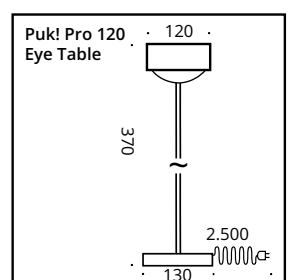

hinter Art.-Nr./ behind item no.	
Dimm to warm (2.000-3.000k)	-DW
3.000k	-K1
4.000k	-K2

Für eine matte, untere Linse (fest) -M hinter die Art.-Nr. hängen.
For a frosted lower lens (fixed) attach -M behind the item-no.

+29,-
+29,-

Preise ohne Zubehör: Bestell-Artikelnr. für Linse, Glas, Farbfilter auf der Einklapp-Seite!
Prices without accessories: Order item-no. for lens, glass, color filter are on fold-in page!

*Unverbindliche Preisempfehlung VK, ohne MwSt. Mit Erscheinen dieser Preisliste verlieren alle bisherigen Preislisten ihre Gültigkeit. Modelle geschützt
*Recommended retail price, exclusive of VAT. At the release of this price list, all other price lists are void. Models registered.