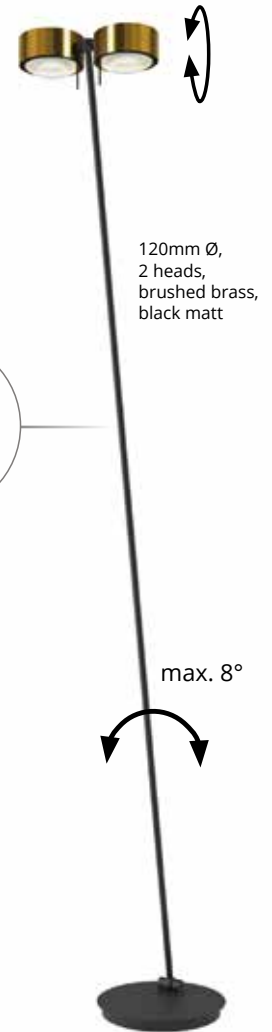

PUK! PRO FLOOR MAXI I & II 80 Ø & 120 Ø

Diese Stehleuchte mit drehbaren Leuchtenköpfen und kippbarem Korpus schafft die harmonische Kombination aus direktem und indirektem Licht für Wohnräume, Schlafzimmer oder Home Offices. Ein integrierter Tastdimmer ermöglicht stufenlose Helligkeitsanpassung. Optional lässt sich die Leuchte mit dem Casambi-Modul in Smarthome-Systeme integrieren. Gefertigt aus Aluminium, Stahl und Glas.

This floor lamp with rotatable lamp heads and tiltable body creates a harmonious combination of direct and indirect light for living rooms, bedrooms or home offices. An integrated touch dimmer enables continuous brightness adjustment. The luminaire can optionally be integrated into smart home systems with the Casambi module. Made of aluminum, steel and glass.

hinter Art.-Nr./ behind item no.	
Dimm to warm (2.000-3.000k)	-DW
3.000k	-K1
4.000k	-K2

- ON/OFF
- dim
- memory

Floor I & II 80 Ø NIEDERVOLT LED/LV 2.700K, 98CRI ▶