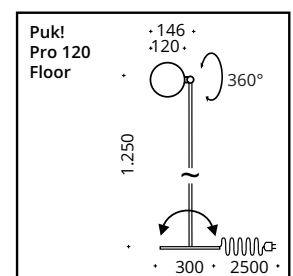

Preise ohne Zubehör: Bestell-Artikelnr. für Linse, Glas, Farbfilter auf der Einklapp-Seite!
Prices without accessories: Order item-no. for lens, glass, color filter are on fold-in page!

*Unverbindliche Preisempfehlung VK, ohne MwSt. Mit Erscheinen dieser Preisliste verlieren alle bisherigen Preislisten ihre Gültigkeit. Modelle geschützt
*Recommended retail price, exclusive of VAT. At the release of this price list, all other price lists are void. Models registered.