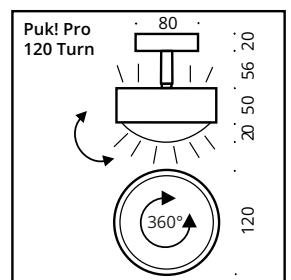

Turn Down 80 Ø & 120 Ø HOCHVOLT LED/HV 1x10W, ~800lm, 2.700K, 90CRI ▶

Art.Nr. 80 Ø item no. 80 Ø 2x8W, ~1.330lm	Ø Kopf x H Ø head x h in mm	Preis € price € *	Art.Nr. 120 Ø item no. 120 Ø 2x10W, ~1.600lm	Ø Kopf x H Ø head x h in mm	Preis € price € *	Kopf/ Deckenschild head/ceiling plate	Gelenk Joint
80-320211	80 x 116	209,-	120-320211	120 x 126	269,-	chrome matt	chrome matt
80-320212	80 x 116	209,-	120-320212	120 x 126	269,-	chrome	chrome
80-320213	80 x 116	209,-	120-320213	120 x 126	269,-	nickel matt	nickel matt
80-3202122	80 x 116	239,-	120-3202122	120 x 126	299,-	white matt	chrome
80-3202102	80 x 116	239,-	120-3202102	120 x 126	299,-	black matt	chrome
80-320212-WE	80 x 116	259,-	120-320212-WE	120 x 126	319,-	white matt	white matt
80-320212-BE	80 x 116	259,-	120-320212-BE	120 x 126	319,-	black matt	black matt
80-3202123	80 x 116	239,-	120-3202123	120 x 126	299,-	anthracite matt	chrome
80-3202128	80 x 116	239,-	120-3202128	120 x 126	299,-	champagne matt	nickel matt
80-3202124	80 x 116	259,-	120-3202124	120 x 126	319,-	brushed brass/black matt	black matt
80-3202125	80 x 116	259,-	120-3202125	120 x 126	319,-	brushed copper/black matt	black matt
80-3202126	80 x 116	259,-	120-3202126	120 x 126	319,-	black wood/black matt	black matt