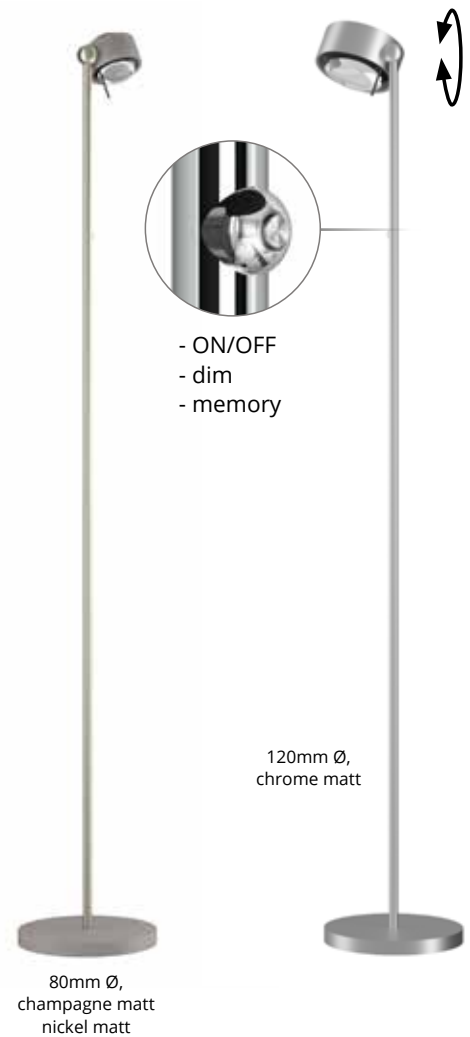

This floor lamp combines minimalist design with modern LED technology. Its pivoting reflector head enables flexible light direction. With integrated touch dimmer and configurable light color (2700 Kelvin or “Dim to Warm”). The luminaire can optionally be integrated into smart home solutions with the Casambi system. Made of aluminum and steel.