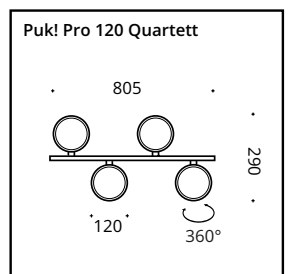

Quartett & Sixtett 120 Ø HOCHVOLT LED/HV 2.700K, 90CRI

Qartett Art.Nr./item no. 8x10W, ~6.400lm	B x L b x l in mm	Preis € price € *	Sixtett Art.Nr./item no. 12x10W, ~9.600lm	B x L b x l in mm	Preis € price € *	Kopf/ Deckenschild head/ceiling plate	Stangen Rods
120-524211	805 x 2.000	1.281,-	120-526211	1.260 x 2.000	1.933,-	chrome matt	chrome matt
120-524212	805 x 2.000	1.281,-	120-526212	1.260 x 2.000	1.933,-	chrome	chrome
120-524213	805 x 2.000	1.281,-	120-526213	1.260 x 2.000	1.933,-	nickel matt	nickel matt
120-5242122	805 x 2.000	1.381,-	120-5262122	1.260 x 2.000	2.083,-	white matt	chrome
120-5242102	805 x 2.000	1.381,-	120-5262102	1.260 x 2.000	2.083,-	black matt	chrome
120-524212-WE	805 x 2.000	1.441,-	120-526212-WE	1.260 x 2.000	2.173,-	white matt	white matt
120-524212-BE	805 x 2.000	1.441,-	120-526212-BE	1.260 x 2.000	2.173,-	black matt	black matt
120-5242123	805 x 2.000	1.381,-	120-5262123	1.260 x 2.000	2.083,-	anthracite matt	chrome
120-5242128	805 x 2.000	1.381,-	120-5262128	1.260 x 2.000	2.083,-	champagne matt	nickel matt
120-5242124	805 x 2.000	1.441,-	120-5262124	1.260 x 2.000	2.173,-	brushed brass/black matt	black matt
120-5242125	805 x 2.000	1.441,-	120-5262125	1.260 x 2.000	2.173,-	brushed copper/black matt	black matt
120-5242126	805 x 2.000	1.441,-	120-5262126	1.260 x 2.000	2.173,-	black wood/black matt	black matt