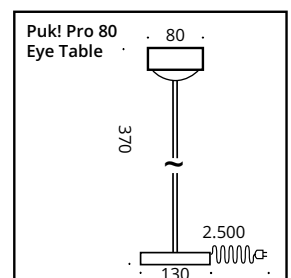

hinter Art.-Nr./ behind item no.	
Dimm to warm (2.000-3.000k)	-DW
3.000k	-K1
4.000k	-K2

Für eine matte, untere Linse (fest) -M hinter die Art.-Nr. hängen.
For a frosted lower lens (fixed) attach -M behind the item-no.

+29,-
+29,-

Preise ohne Zubehör: Bestell-Artikelnr. für Linse, Glas, Farbfilter auf der Einklapp-Seite!
Prices without accessories: Order item-no. for lens, glass, color filter are on fold-in page!

*Unverbindliche Preisempfehlung VK, ohne MwSt. Mit Erscheinen dieser Preisliste verlieren alle bisherigen Preislisten ihre Gültigkeit. Modelle geschützt
*Recommended retail price, exclusive of VAT. At the release of this price list, all other price lists are void. Models registered.