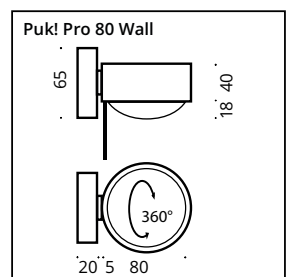

❶ Für eine Fit In (Einbau) Variante hängen Sie bitte -ED hinter die Art.-Nummer. Preise wie Tabelle.

❷ For Fit In version, please add -ED behind the article number. Prices as shown in the price chart.

Preise ohne Zubehör: Bestell-Artikelnr. für Linse, Glas, Farbfilter auf der Einklapp-Seite!
Prices without accessories: Order item-no. for lens, glass, color filter are on fold-in page!

*Unverbindliche Preisempfehlung VK, ohne MwSt. Mit Erscheinen dieser Preisliste verlieren alle bisherigen Preislisten ihre Gültigkeit. Modelle geschützt
*Recommended retail price, exclusive of VAT. At the release of this price list, all other price lists are void. Models registered.