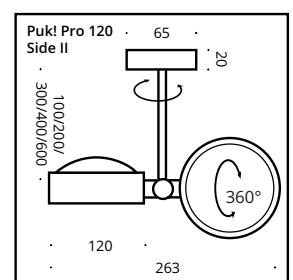

*Unverbindliche Preisempfehlung VK, ohne MwSt. Mit Erscheinen dieser Preisliste verlieren alle bisherigen Preislisten ihre Gültigkeit. Modelle geschützt
*Recommended retail price, exclusive of VAT. At the release of this price list, all other price lists are void. Models registered.