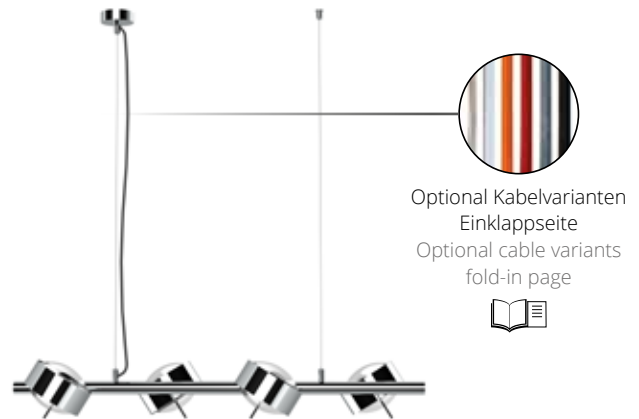

PUK! PRO QUARTETT & SIXTETT 80 Ø & 120 Ø

Die ideale Leuchte für einen großen Esstisch ist diese LED-Pendelleuchte. Wahlweise mit vier oder mit sechs drehbaren Köpfen. Die LED-Platine ist austauschbar und Linsen und Gläser (Borosilikat) können kinderleicht mit einem Dreh gewechselt werden. PVD Oberflächen machen den Korpus extrem robust.

This LED pendant light is the ideal light for a large dining table. Available with either four or six pivoting heads. The LED board is replaceable and the lenses and glass (borosilicate) can be easily changed with a twist. PVD surfaces make the body extremely robust.