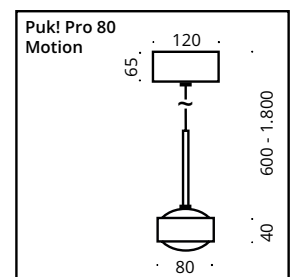

Preise ohne Zubehör: Bestell-Artikelnr. für Linse, Glas, Farbfilter auf der Einklapp-Seite!
Prices without accessories: Order item-no. for lens, glass, color filter are on fold-in page!

*Unverbindliche Preisempfehlung VK, ohne MwSt. Mit Erscheinen dieser Preisliste verlieren alle bisherigen Preislisten ihre Gültigkeit. Modelle geschützt
*Recommended retail price, exclusive of VAT. At the release of this price list, all other price lists are void. Models registered.