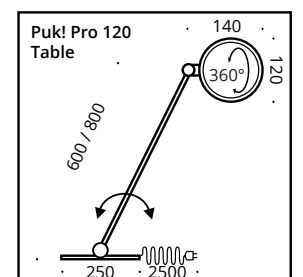

Preise ohne Zubehör: Bestell-Artikelnr. für Linse, Glas, Farbfilter auf der Einklapp-Seite!
Prices without accessories: Order item-no. for lens, glass, color filter are on fold-in page!

*Unverbindliche Preisempfehlung VK, ohne MwSt. Mit Erscheinen dieser Preisliste verlieren alle bisherigen Preislisten ihre Gültigkeit. Modelle geschützt
*Recommended retail price, exclusive of VAT. At the release of this price list, all other price lists are void. Models registered.