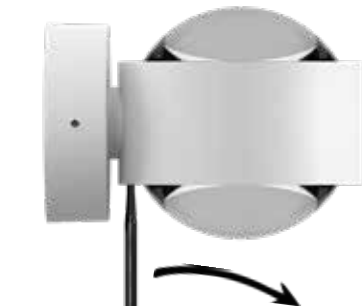

80mm Ø, white matt

Verstellstift abnehmbar!
Adjustment pin removable!

- ❶ Fit In Abdeckung (ø 80mm) für Standard 68mm Einbaudose, T 66mm. (Lochabstand 60mm)
- ❷ Fit In Cover (ø 80mm) for standard 68mm pattress/flush mounted box, d 66mm. (hole spacing 60mm)