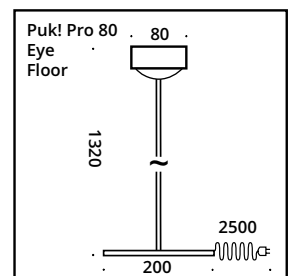

hinter Art.-Nr./ behind item no.	
Dimm to warm (2.000-3.000k)	-DW
3.000k	-K1
4.000k	-K2

Für eine matte, untere Linse (fest) -M hinter die Art.-Nr. hängen.
For a frosted lower lens (fixed) attach -M behind the item-no.

+29,-
+29,-

Preise ohne Zubehör: Bestell-Artikelnr. für Linse, Glas, Farbfilter auf der Einklapp-Seite!
Prices without accessories: Order item-no. for lens, glass, color filter are on fold-in page!

*Unverbindliche Preisempfehlung VK, ohne MwSt. Mit Erscheinen dieser Preisliste verlieren alle bisherigen Preislisten ihre Gültigkeit. Modelle geschützt
*Recommended retail price, exclusive of VAT. At the release of this price list, all other price lists are void. Models registered.