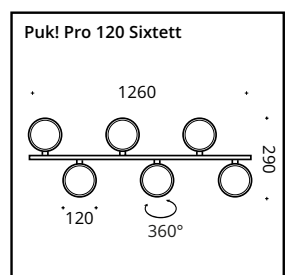

Quartett & Sixtett 120 Ø HOCHVOLT LED/HV 2.700K, 90CRI

Qartett Art.Nr./item no. 8x10W, ~6.400lm	B x L b x l in mm	Preis € price € *	Sixtett Art.Nr./item no. 12x10W, ~9.600lm	B x L b x l in mm	Preis € price € *	Kopf/ Deckenschild head/ceiling plate	Stangen Rods
120-524211	805 x 2.000	1.281,-	120-526211	1.260 x 2.000	1.933,-	chrome matt	chrome matt
120-524212	805 x 2.000	1.281,-	120-526212	1.260 x 2.000	1.933,-	chrome	chrome
120-524213	805 x 2.000	1.281,-	120-526213	1.260 x 2.000	1.933,-	nickel matt	nickel matt
120-5242122	805 x 2.000	1.381,-	120-5262122	1.260 x 2.000	2.083,-	white matt	chrome
120-5242102	805 x 2.000	1.381,-	120-5262102	1.260 x 2.000	2.083,-	black matt	chrome
120-524212-WE	805 x 2.000	1.441,-	120-526212-WE	1.260 x 2.000	2.173,-	white matt	white matt
120-524212-BE	805 x 2.000	1.441,-	120-526212-BE	1.260 x 2.000	2.173,-	black matt	black matt
120-5242123	805 x 2.000	1.381,-	120-5262123	1.260 x 2.000	2.083,-	anthracite matt	chrome
120-5242128	805 x 2.000	1.381,-	120-5262128	1.260 x 2.000	2.083,-	champagne matt	nickel matt
120-5242124	805 x 2.000	1.441,-	120-5262124	1.260 x 2.000	2.173,-	brushed brass/black matt	black matt
120-5242125	805 x 2.000	1.441,-	120-5262125	1.260 x 2.000	2.173,-	brushed copper/black matt	black matt
120-5242126	805 x 2.000	1.441,-	120-5262126	1.260 x 2.000	2.173,-	black wood/black matt	black matt