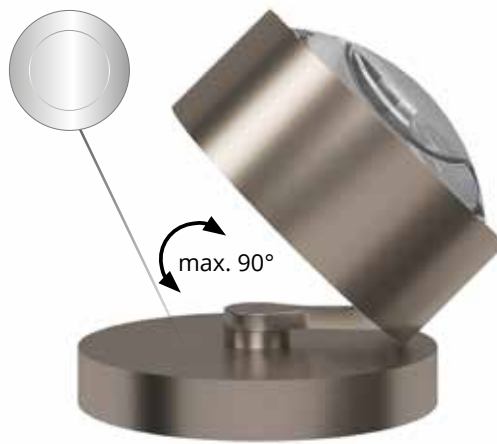

Puk! 120 Spot Table, nickel matt Niedervolt/LV

hinter Art.-Nr./ behind item no.	
Dimm to warm (2.000-3.000k)	-DW
3.000k	-K1
4.000k	-K2