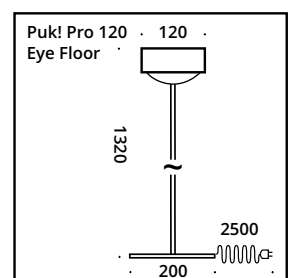

hinter Art.-Nr./ behind item no.	
Dimm to warm (2.000-3.000k)	-DW
3.000k	-K1
4.000k	-K2

Für eine matte, untere Linse (fest) -M hinter die Art.-Nr. hängen.
For a frosted lower lens (fixed) attach -M behind the item-no.

+29,-
+29,-

Preise ohne Zubehör: Bestell-Artikelnr. für Linse, Glas, Farbfilter auf der Einklapp-Seite!
Prices without accessories: Order item-no. for lens, glass, color filter are on fold-in page!

*Unverbindliche Preisempfehlung VK, ohne MwSt. Mit Erscheinen dieser Preisliste verlieren alle bisherigen Preislisten ihre Gültigkeit. Modelle geschützt
*Recommended retail price, exclusive of VAT. At the release of this price list, all other price lists are void. Models registered.