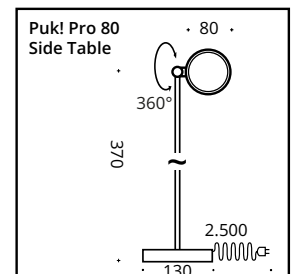

Preise ohne Zubehör: Bestell-Artikelnr. für Linse, Glas, Farbfilter auf der Einklapp-Seite!
Prices without accessories: Order item-no. for lens, glass, color filter are on fold-in page!

*Unverbindliche Preisempfehlung VK, ohne MwSt. Mit Erscheinen dieser Preisliste verlieren alle bisherigen Preislisten ihre Gültigkeit. Modelle geschützt
*Recommended retail price, exclusive of VAT. At the release of this price list, all other price lists are void. Models registered.