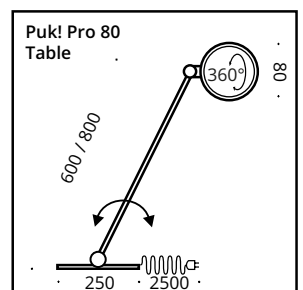

Preise ohne Zubehör: Bestell-Artikelnr. für Linse, Glas, Farbfilter auf der Einklapp-Seite!
Prices without accessories: Order item-no. for lens, glass, color filter are on fold-in page!

*Unverbindliche Preisempfehlung VK, ohne MwSt. Mit Erscheinen dieser Preisliste verlieren alle bisherigen Preislisten ihre Gültigkeit. Modelle geschützt
*Recommended retail price, exclusive of VAT. At the release of this price list, all other price lists are void. Models registered.