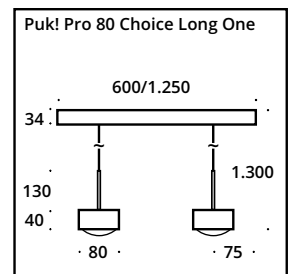

*Unverbindliche Preisempfehlung VK, ohne MwSt. Mit Erscheinen dieser Preisliste verlieren alle bisherigen Preislisten ihre Gültigkeit. Modelle geschützt
*Recommended retail price, exclusive of VAT. At the release of this price list, all other price lists are void. Models registered.