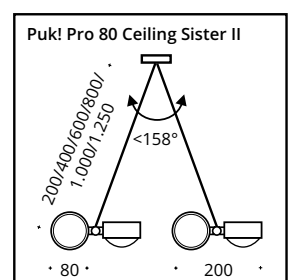

*Unverbindliche Preisempfehlung VK, ohne MwSt. Mit Erscheinen dieser Preisliste verlieren alle bisherigen Preislisten ihre Gültigkeit. Modelle geschützt
*Recommended retail price, exclusive of VAT. At the release of this price list, all other price lists are void. Models registered.