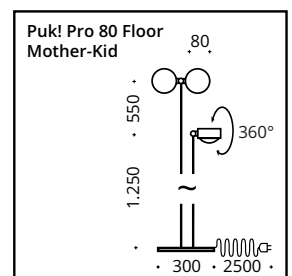

Preise ohne Zubehör: Bestell-Artikelnr. für Linse, Glas, Farbfilter auf der Einklapp-Seite!
Prices without accessories: Order item-no. for lens, glass, color filter are on fold-in page!

*Unverbindliche Preisempfehlung VK, ohne MwSt. Mit Erscheinen dieser Preisliste verlieren alle bisherigen Preislisten ihre Gültigkeit. Modelle geschützt
*Recommended retail price, exclusive of VAT. At the release of this price list, all other price lists are void. Models registered.