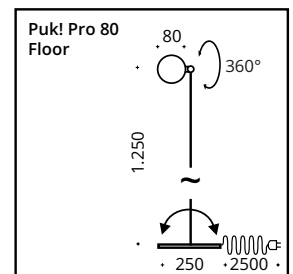

Preise ohne Zubehör: Bestell-Artikelnr. für Linse, Glas, Farbfilter auf der Einklapp-Seite!
Prices without accessories: Order item-no. for lens, glass, color filter are on fold-in page!

*Unverbindliche Preisempfehlung VK, ohne MwSt. Mit Erscheinen dieser Preisliste verlieren alle bisherigen Preislisten ihre Gültigkeit. Modelle geschützt
*Recommended retail price, exclusive of VAT. At the release of this price list, all other price lists are void. Models registered.