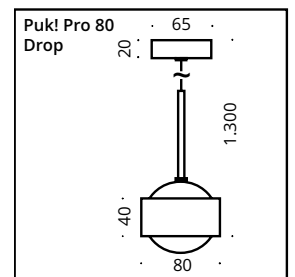

Für eine klare, obere Linse (fest) -C hinter die Art.-Nr. hängen.
For a clear upper lens (fixed) attach -C behind the item-no.

+29,-
+29,-

- ① Für eine Fit In (Einbau) Variante hängen Sie bitte -ED hinter die Art.-Nummer. Preise wie Tabelle.
- ② For Fit In version, please add -ED behind the article number. Prices as shown in the price chart.

Preise ohne Zubehör: Bestell-Artikelnr. für Linse, Glas, Farbfilter auf der Einklapp-Seite!
Prices without accessories: Order item-no. for lens, glass, color filter are on fold-in page!

*Unverbindliche Preisempfehlung VK, ohne MwSt. Mit Erscheinen dieser Preisliste verlieren alle bisherigen Preislisten ihre Gültigkeit. Modelle geschützt
*Recommended retail price, exclusive of VAT. At the release of this price list, all other price lists are void. Models registered.