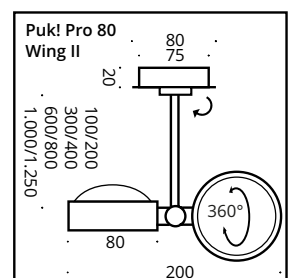

*Unverbindliche Preisempfehlung VK, ohne MwSt. Mit Erscheinen dieser Preisliste verlieren alle bisherigen Preislisten ihre Gültigkeit. Modelle geschützt
*Recommended retail price, exclusive of VAT. At the release of this price list, all other price lists are void. Models registered.