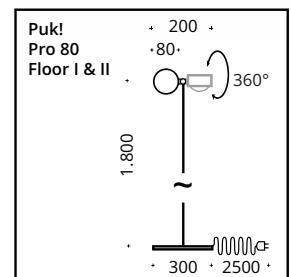

Floor I & II 120 Ø NIEDERVOLT LED/LV 2.700K, 98CRI ▶

Floor I Art.Nr./item no. 2x10W, ~2.200lm	Köpfe heads	Preis € price € *	Floor II Art.Nr./item no. 4x10W, ~4.400lm	Köpfe heads	Preis € price € *	Arm H arm h in mm	Kopf/Fuß 300mm head/base 300mm	Stange Rod
120-440311	1	1.037,-	120-441311	2	1.199,-	1.800	chrome matt	chrome matt
120-440312	1	1.037,-	120-441312	2	1.199,-	1.800	chrome	chrome
120-440313	1	1.037,-	120-441313	2	1.199,-	1.800	nickel matt	nickel matt
120-4403122	1	1.099,-	120-4413122	2	1.348,-	1.800	white matt	chrome
120-4403102	1	1.099,-	120-4413102	2	1.348,-	1.800	black matt	chrome
120-440312-WE	1	1.148,-	120-441312-WE	2	1.449,-	1.800	white matt	white matt
120-440312-BE	1	1.148,-	120-441312-BE	2	1.449,-	1.800	black matt	black matt
120-4403123	1	1.099,-	120-4413123	2	1.348,-	1.800	anthracite matt	chrome
120-4403128	1	1.099,-	120-4413128	2	1.348,-	1.800	champagne matt	nickel matt
120-4403124	1	1.148,-	120-4413124	2	1.449,-	1.800	brushed brass/black matt	black matt
120-4403125	1	1.148,-	120-4413125	2	1.449,-	1.800	brushed copper/black matt	black matt
120-4403126	1	1.148,-	120-4413126	2	1.449,-	1.800	black wood/black matt	black matt