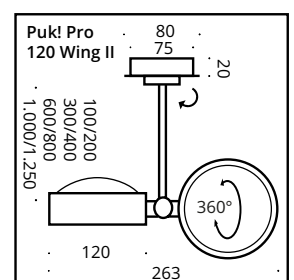

*Unverbindliche Preisempfehlung VK, ohne MwSt. Mit Erscheinen dieser Preisliste verlieren alle bisherigen Preislisten ihre Gültigkeit. Modelle geschützt
*Recommended retail price, exclusive of VAT. At the release of this price list, all other price lists are void. Models registered.