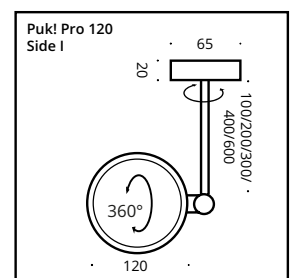

*Unverbindliche Preisempfehlung VK, ohne MwSt. Mit Erscheinen dieser Preisliste verlieren alle bisherigen Preislisten ihre Gültigkeit. Modelle geschützt
*Recommended retail price, exclusive of VAT. At the release of this price list, all other price lists are void. Models registered.