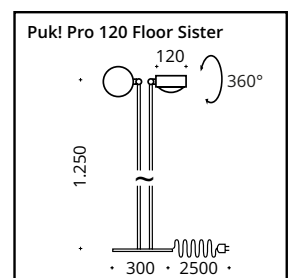

Preise ohne Zubehör: Bestell-Artikelnr. für Linse, Glas, Farbfilter auf der Einklapp-Seite!
Prices without accessories: Order item-no. for lens, glass, color filter are on fold-in page!

*Unverbindliche Preisempfehlung VK, ohne MwSt. Mit Erscheinen dieser Preisliste verlieren alle bisherigen Preislisten ihre Gültigkeit. Modelle geschützt
*Recommended retail price, exclusive of VAT. At the release of this price list, all other price lists are void. Models registered.