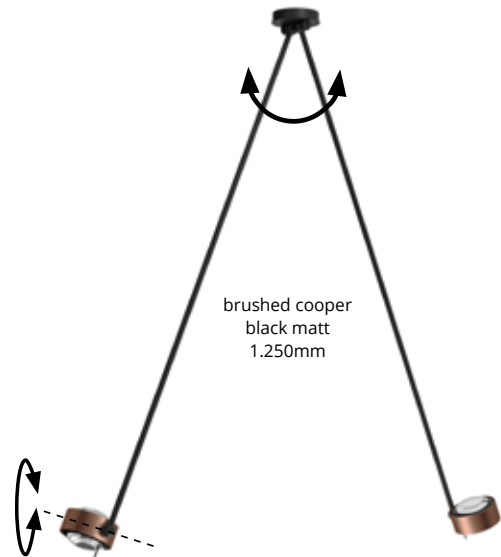

PUK! PRO CEILING SISTER I 120 Ø

Doppelarmige LED-Deckenleuchte mit einem drehbaren Kopf an jedem der schwenkbaren Arme. Sie ist in verschiedenen Armlängen erhältlich. Die LED-Platine ist austauschbar und Linsen und Gläser (Borosilikat) können kinderleicht mit einem Dreh gewechselt werden. PVD Oberflächen machen den Korpus extrem robust.

Dual-arm LED ceiling light with one swivelling head on each of the two swivelling arms. It is available in different arm lengths. The LED board is replaceable and the lenses and glass (borosilicate) can be easily changed with a twist. PVD surfaces make the body extremely robust.

CEILING SISTER I 120 Ø HOCHVOLT LED/HV 4x10W, ~3.200lm, 2.700K, 90CRI ▶ F

Art.Nr. item no.	Arm L arm l in mm	Preis € price € *	Art.Nr. item no.	Arm L arm l in mm	Preis € price € *	Art.Nr. item no.	Arm L arm l in mm	Preis € price € *	Kopf 120 Ø/ Deckenschild head 120 Ø/ceiling plate	Stange/ Gelenk Rod/Joist
120-352211	200	1.025,-	120-354211	400	1.072,-	120-356211	600	1.118,-	chrome matt	chrome matt
120-352212	200	1.025,-	120-354212	400	1.072,-	120-356212	600	1.118,-	chrome	chrome
120-352213	200	1.025,-	120-354213	400	1.072,-	120-356213	600	1.118,-	nickel matt	nickel matt
120-3522122	200	1.125,-	120-3542122	400	1.172,-	120-3562122	600	1.218,-	white matt	chrome
120-3522102	200	1.125,-	120-3542102	400	1.172,-	120-3562102	600	1.218,-	black matt	chrome
120-352212-WE	200	1.185,-	120-354212-WE	400	1.232,-	120-356212-WE	600	1.278,-	white matt	white matt
120-352212-BE	200	1.185,-	120-354212-BE	400	1.232,-	120-356212-BE	600	1.278,-	black matt	black matt
120-3522123	200	1.125,-	120-3542123	400	1.172,-	120-3562123	600	1.218,-	anthracite matt	chrome
120-3522128	200	1.125,-	120-3542128	400	1.172,-	120-3562128	600	1.218,-	champagne matt	nickel matt
120-3522124	200	1.185,-	120-3542124	400	1.232,-	120-3562124	600	1.278,-	brushed brass/black matt	black matt
120-3522125	200	1.185,-	120-3542125	400	1.232,-	120-3562125	600	1.278,-	brushed copper/black matt	black matt
120-3522126	200	1.185,-	120-3542126	400	1.232,-	120-3562126	600	1.278,-	black wood/black matt	black matt
120-358211	800	1.164,-	120-3510211	1.000	1.210,-	120-35125211	1.250	1.256,-	chrome matt	chrome matt
120-358212	800	1.164,-	120-3510212	1.000	1.210,-	120-35125212	1.250	1.256,-	chrome	chrome
120-358213	800	1.164,-	120-3510213	1.000	1.210,-	120-35125213	1.250	1.256,-	nickel matt	nickel matt
120-3582122	800	1.264,-	120-35102122	1.000	1.310,-	120-351252122	1.250	1.356,-	white matt	chrome
120-3582102	800	1.264,-	120-35102102	1.000	1.310,-	120-351252102	1.250	1.356,-	black matt	chrome
120-358212-WE	800	1.324,-	120-3510212-WE	1.000	1.370,-	120-35125212-WE	1.250	1.416,-	white matt	white matt
120-358212-BE	800	1.324,-	120-3510212-BE	1.000	1.370,-	120-35125212-BE	1.250	1.416,-	black matt	black matt
120-3582123	800	1.264,-	120-35102123	1.000	1.310,-	120-351252123	1.250	1.356,-	anthracite matt	chrome
120-3582128	800	1.264,-	120-35102128	1.000	1.310,-	120-351252128	1.250	1.356,-	champagne matt	nickel matt
120-3582124	800	1.324,-	120-35102124	1.000	1.370,-	120-351252124	1.250	1.416,-	brushed brass/black matt	black matt
120-3582125	800	1.324,-	120-35102125	1.000	1.370,-	120-351252125	1.250	1.416,-	brushed copper/black matt	black matt
120-3582126	800	1.324,-	120-35102126	1.000	1.370,-	120-351252126	1.250	1.416,-	black wood/black matt	black matt

Anfertigung auf Maß möglich.
Customised production possible.