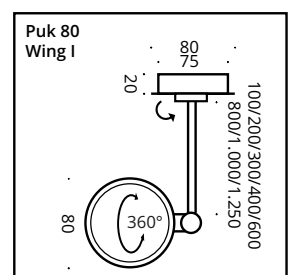

*Unverbindliche Preisempfehlung VK, ohne MwSt. Mit Erscheinen dieser Preisliste verlieren alle bisherigen Preislisten ihre Gültigkeit. Modelle geschützt
*Recommended retail price, exclusive of VAT. At the release of this price list, all other price lists are void. Models registered.